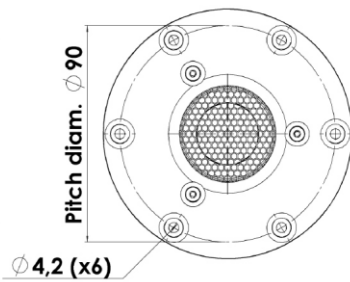

PCA i2.5B 2½ way Illuminator ultimate!

Build in 19 mm MDF. Split into two sections: Midwoofer & dome over extension woofer (2½ way)
Design factor: Sharp edges

FreQuence 2011

D3004

18WU

Tube

Connector