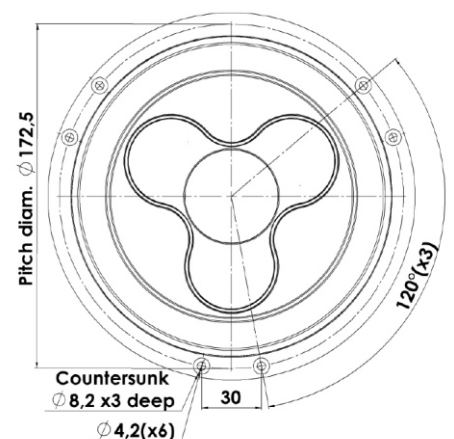

PCA i2.5B 2½ way Illuminator ultimate!

Build in 19 mm MDF. Split into two sections: Midwoofer & dome over extension woofer (2½ way)
Design factor: Sharp edges

FreQuence 2011

D3004

18WU

Tube

Connector