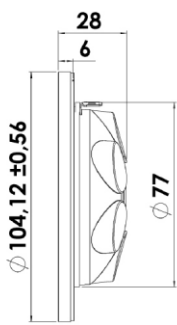

PCA i2.5B 2½ way Illuminator ultimate!

Build in 19 mm MDF. Split into two sections: Midwoofer & dome over extension woofer (2½ way)
Design factor: Sharp edges

FreQuence 2011

D3004

18WU

Tube

Connector