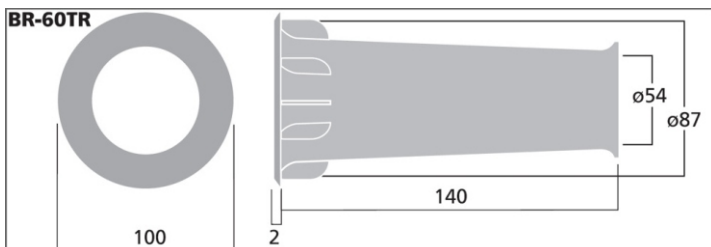

PCA i2.5B 2½ way Illuminator ultimate!

Build in 19 mm MDF. Split into two sections: Midwoofer & dome over extension woofer (2½ way)
Design factor: Sharp edges

FreQuence 2011

D3004

18WU

Tube

Connector