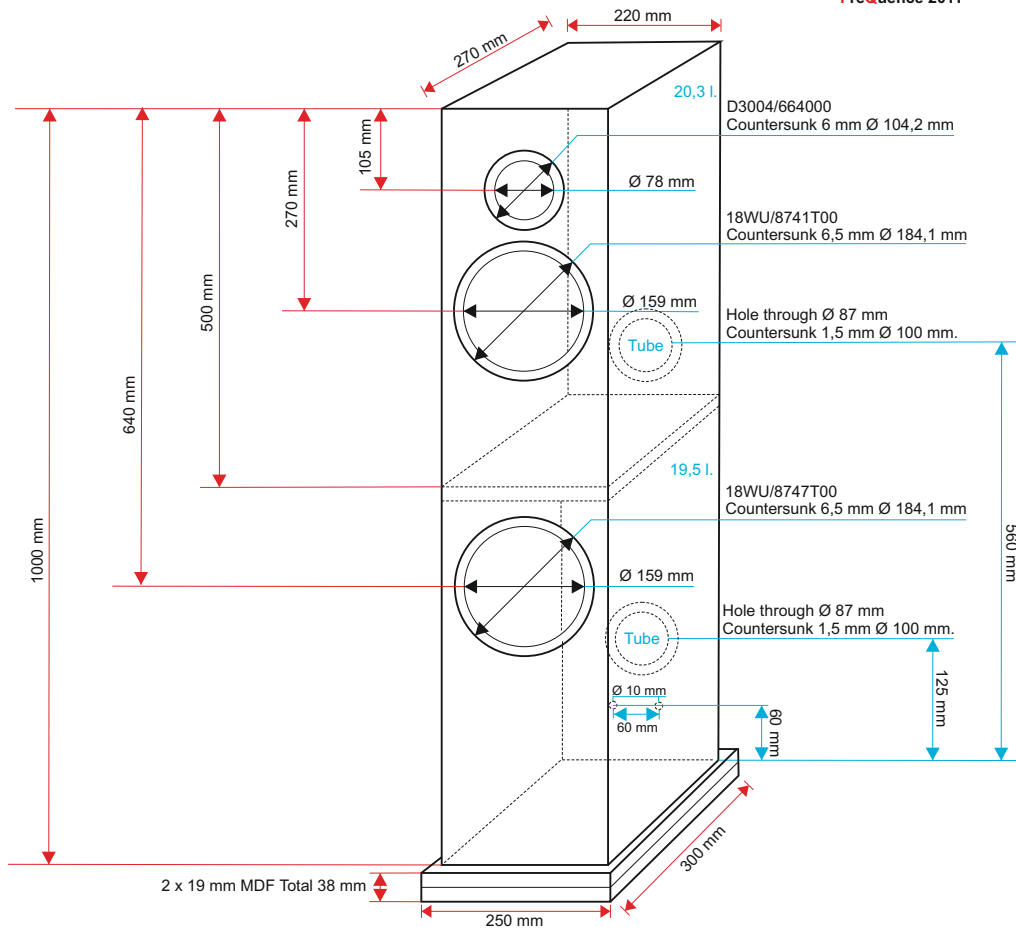

PCA i2.5B 2½ way Illuminator ultimate!

Build in 19 mm MDF. Split into two sections: Midwoofer & dome over extension woofer (2½ way)
Design factor: Sharp edges

FreQuence 2011

D3004

18WU

Tube

Connector