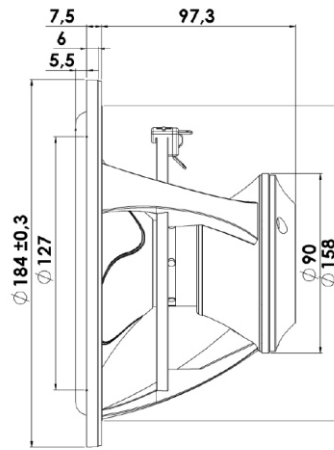

PCA i2.5B 2½ way Illuminator ultimate!

Build in 19 mm MDF. Split into two sections: Midwoofer & dome over extension woofer (2½ way)
Design factor: Sharp edges

FreQuence 2011

D3004

18WU

Tube

Connector